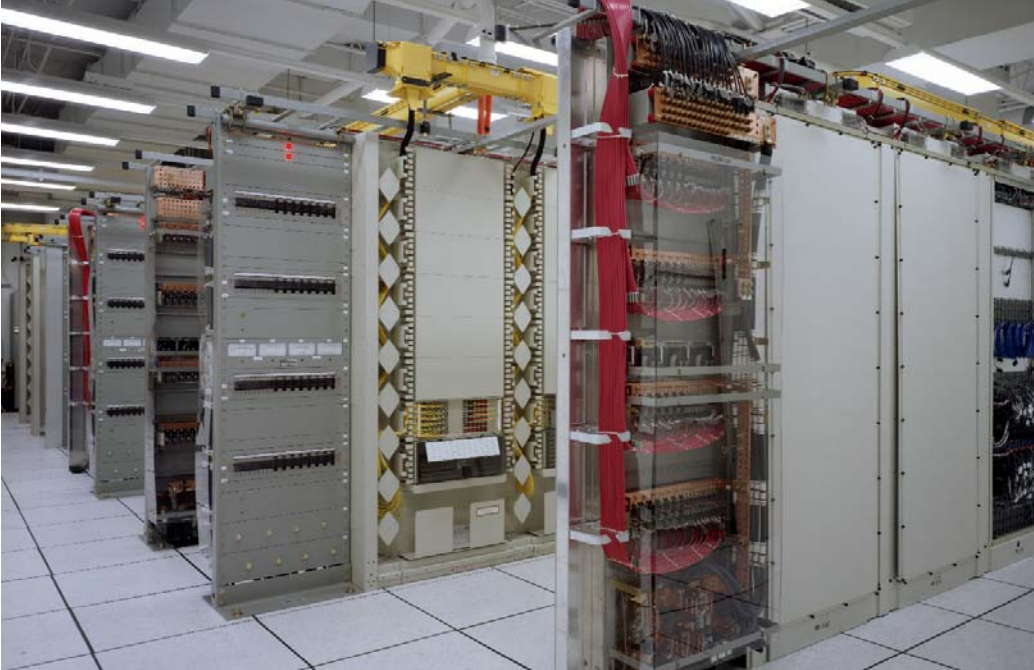

ABI CONSTRUCTION SERVICES

WORLDCOM TELECOM TRANSMISSION

Tampa, Florida

40,000 SF

Interior Improvements